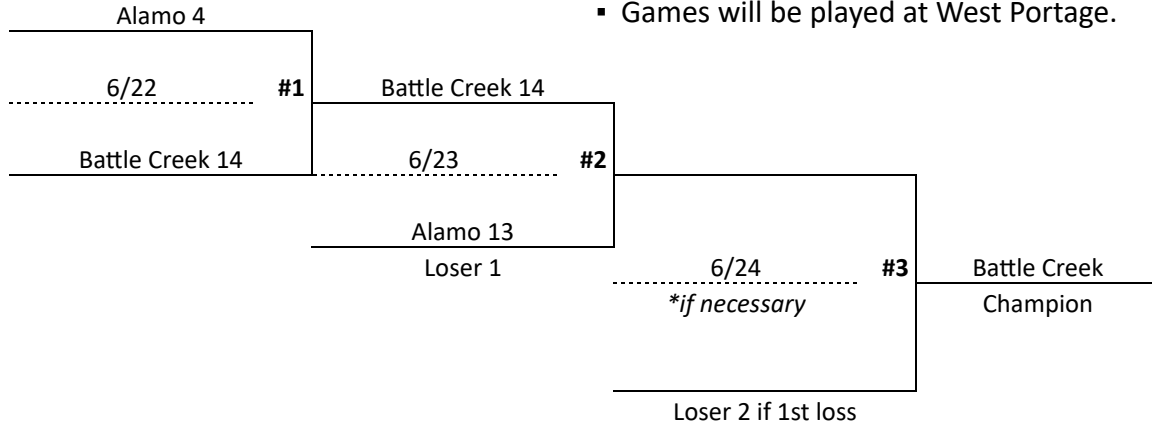

DIVISION 9-11 Baseball

- All games start at 6 p.m.
- Games will be played at West Portage.

06/23/26